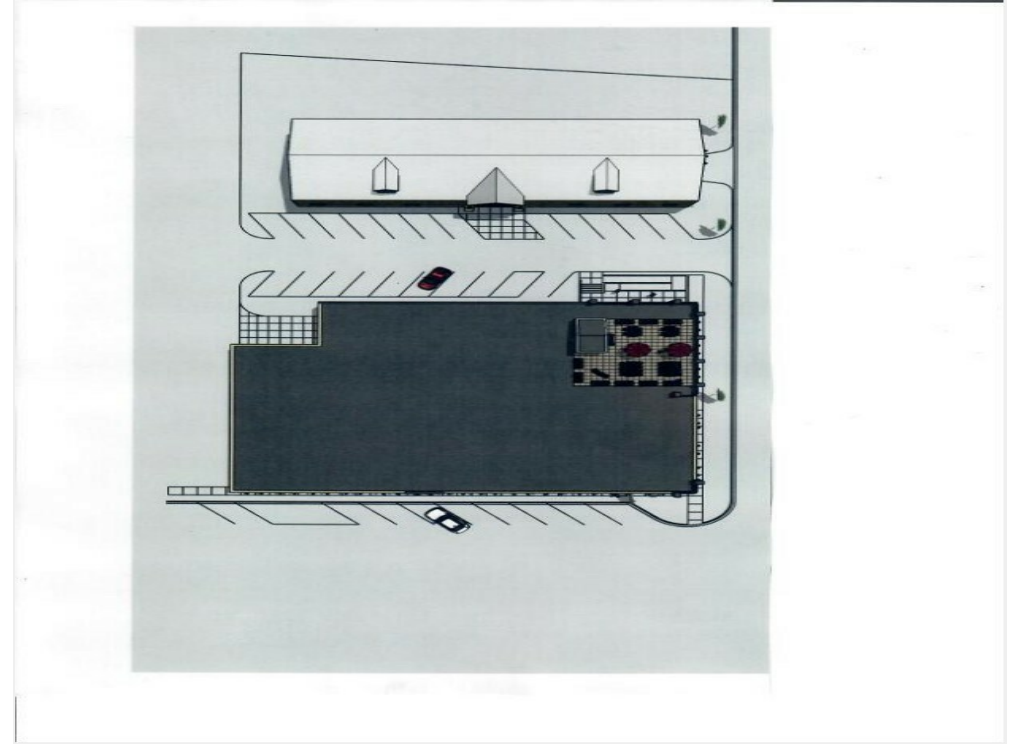

Rooftop Patio